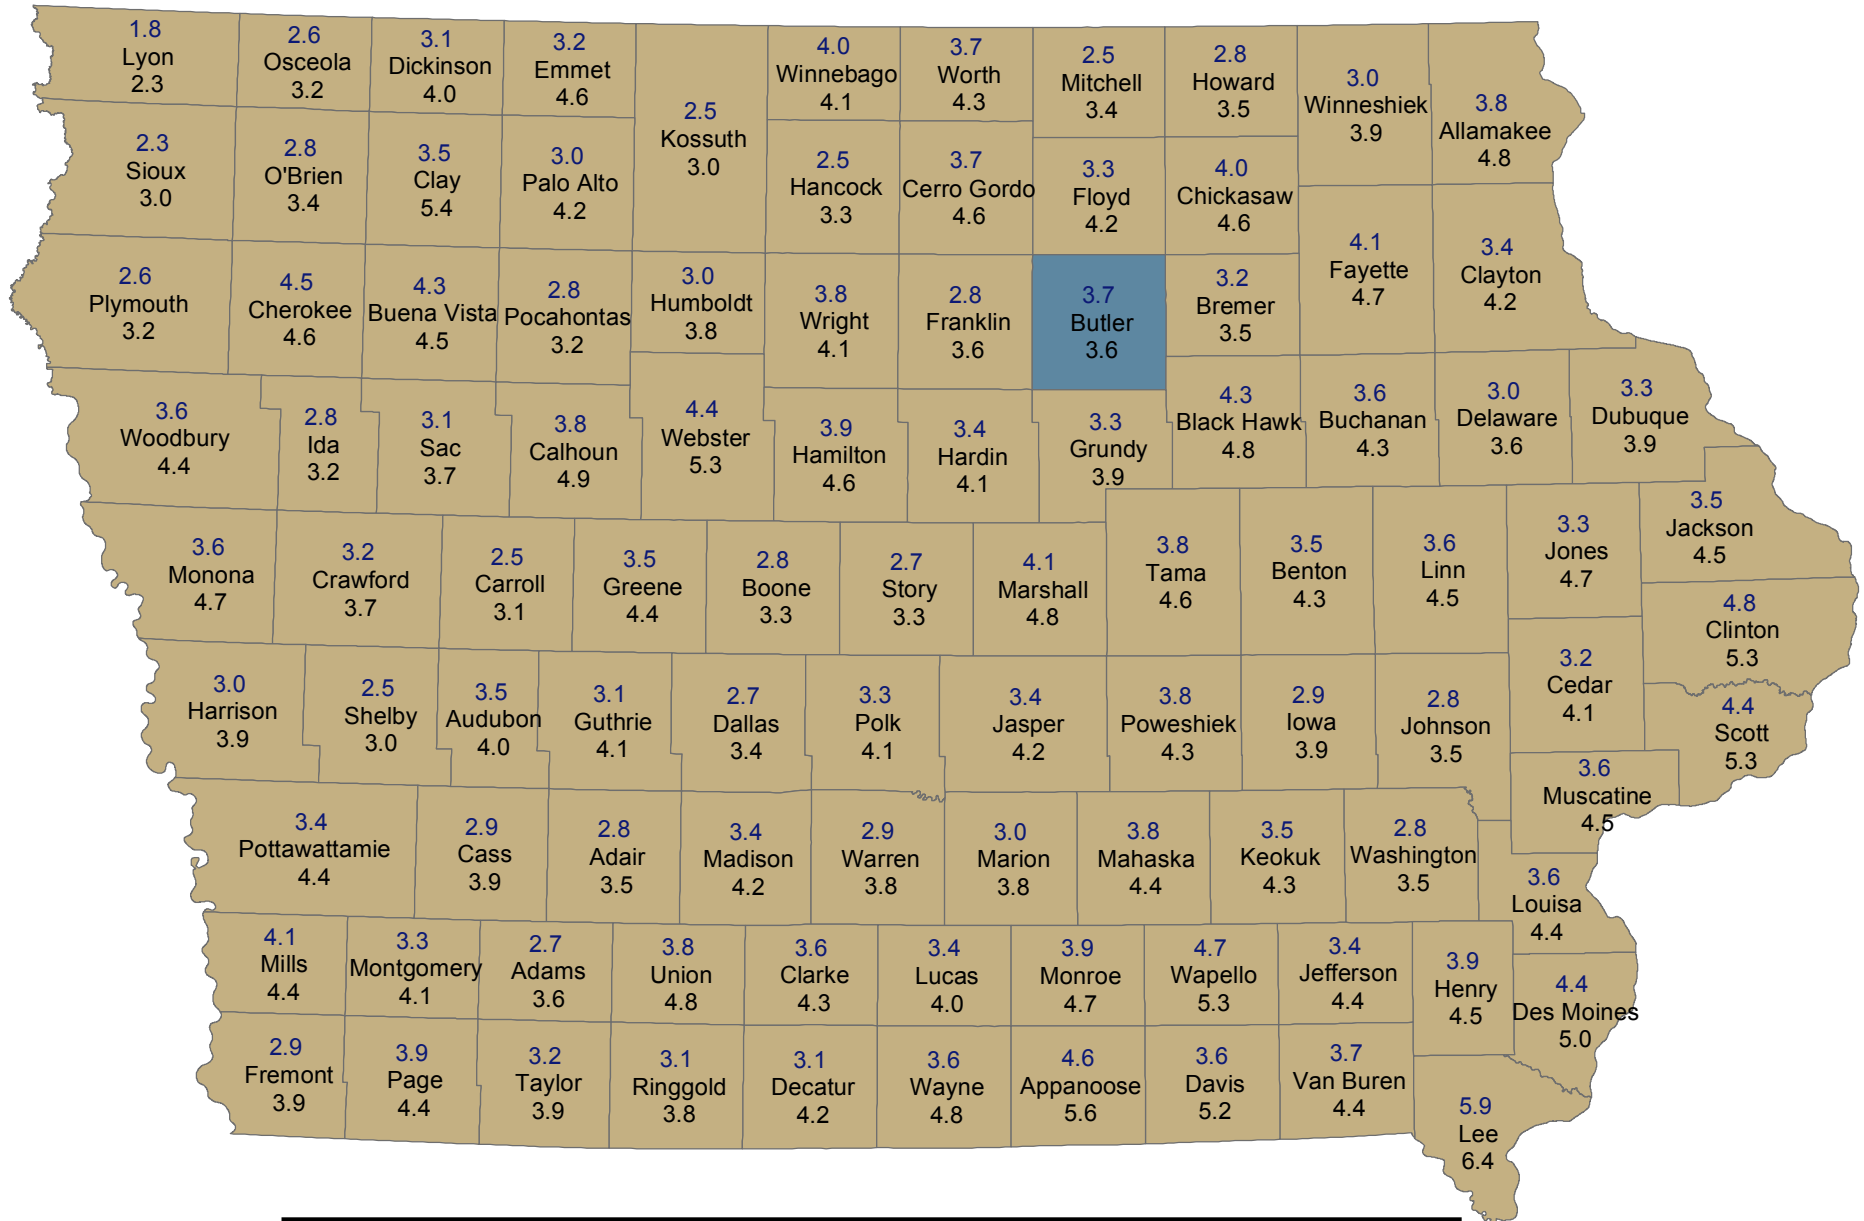

Unemployment Rates for Iowa Counties in July

July 2015 (Rate Above) and July 2014 (Rate Below)

Change Since Last Year Decrease No Change Increase