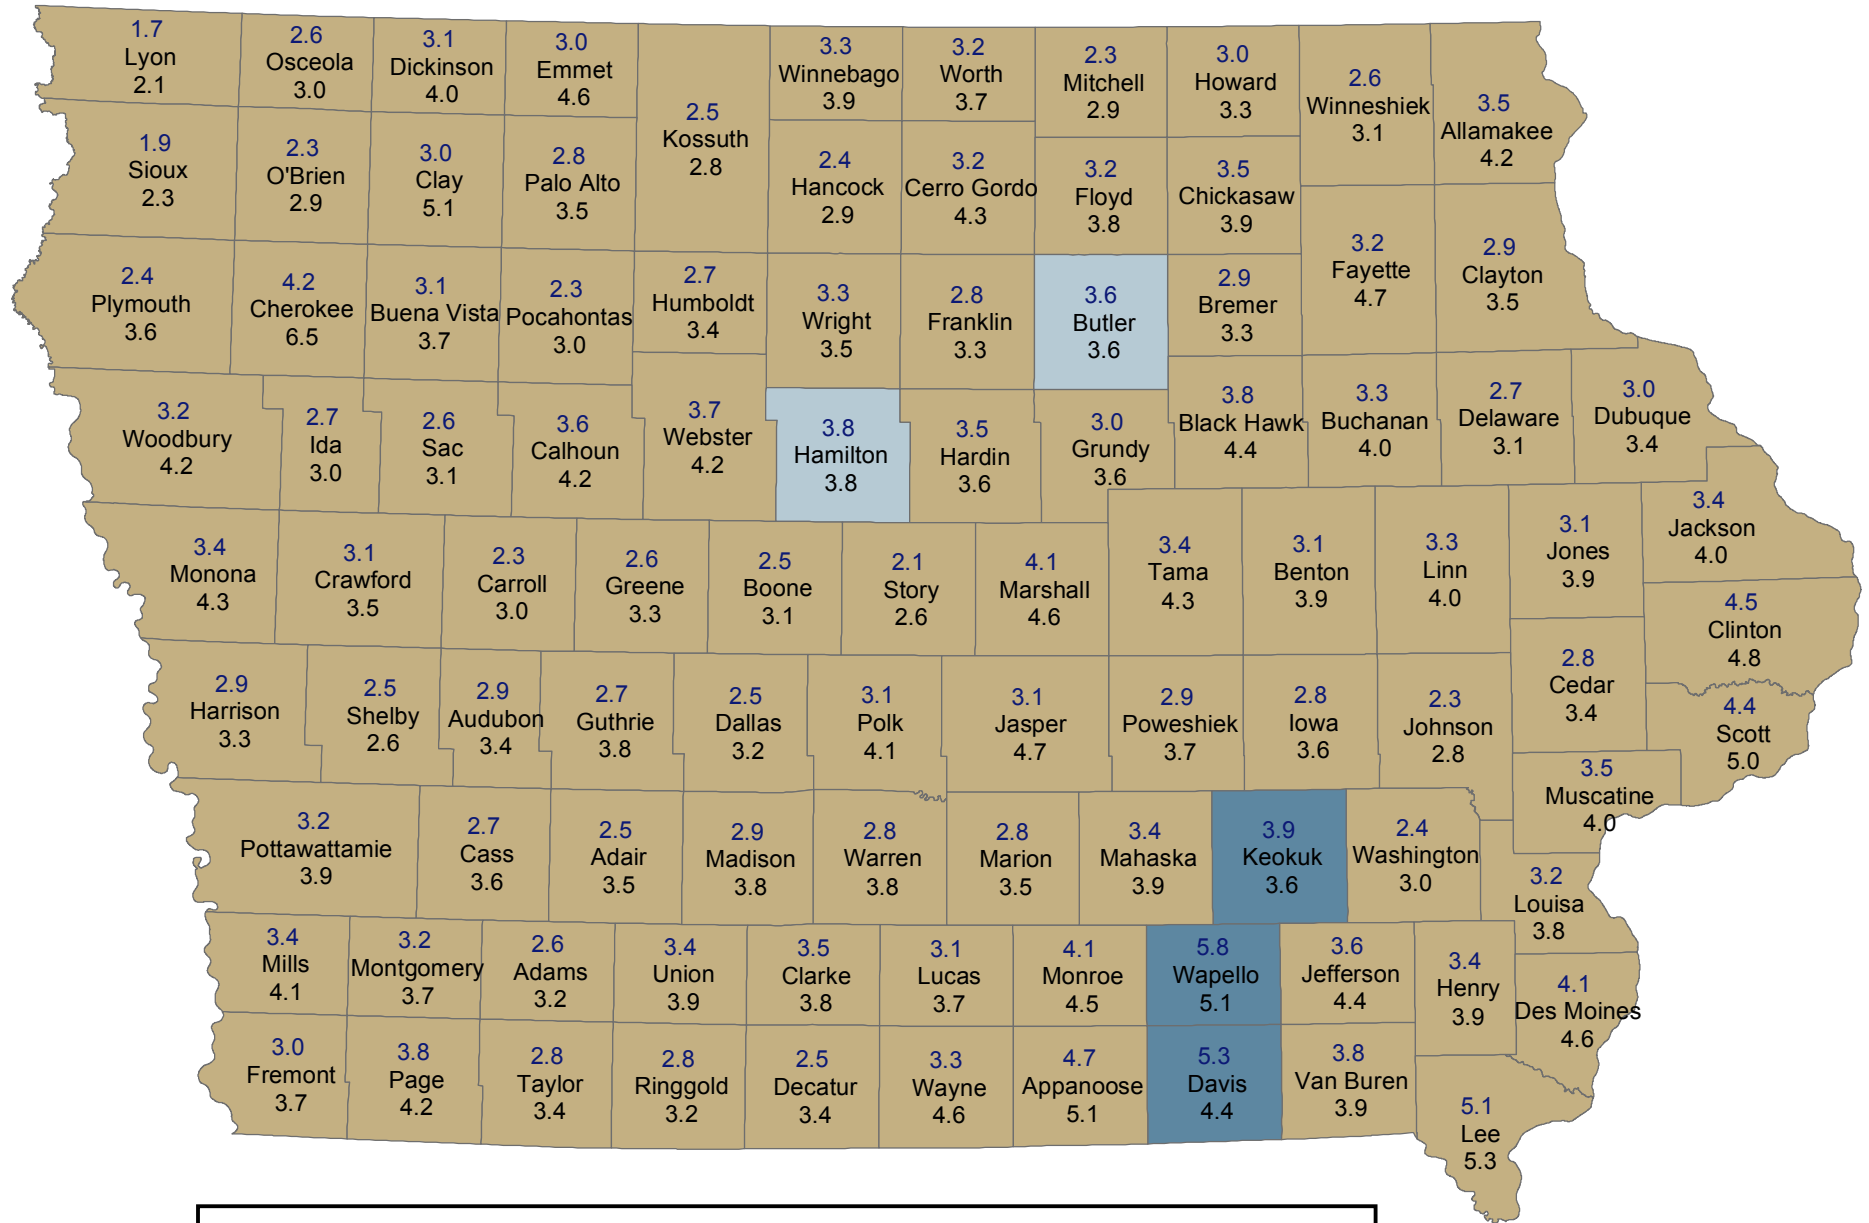

# Unemployment Rates for Iowa Counties in October

October 2015 (Rate Above) and October 2014 (Rate Below)

**Change Since Last Year**  Decrease  No Change  Increase