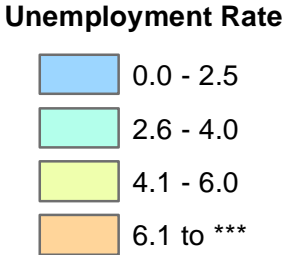

Iowa Unemployment Rates by County

October 2015

U.S. = 5.0%
Iowa = 3.5%

NOTE:
The U.S. and state unemployment rates are seasonally adjusted.

County unemployment rates are *not* seasonally adjusted.

Source: Labor Market Information Division, Iowa Workforce Development