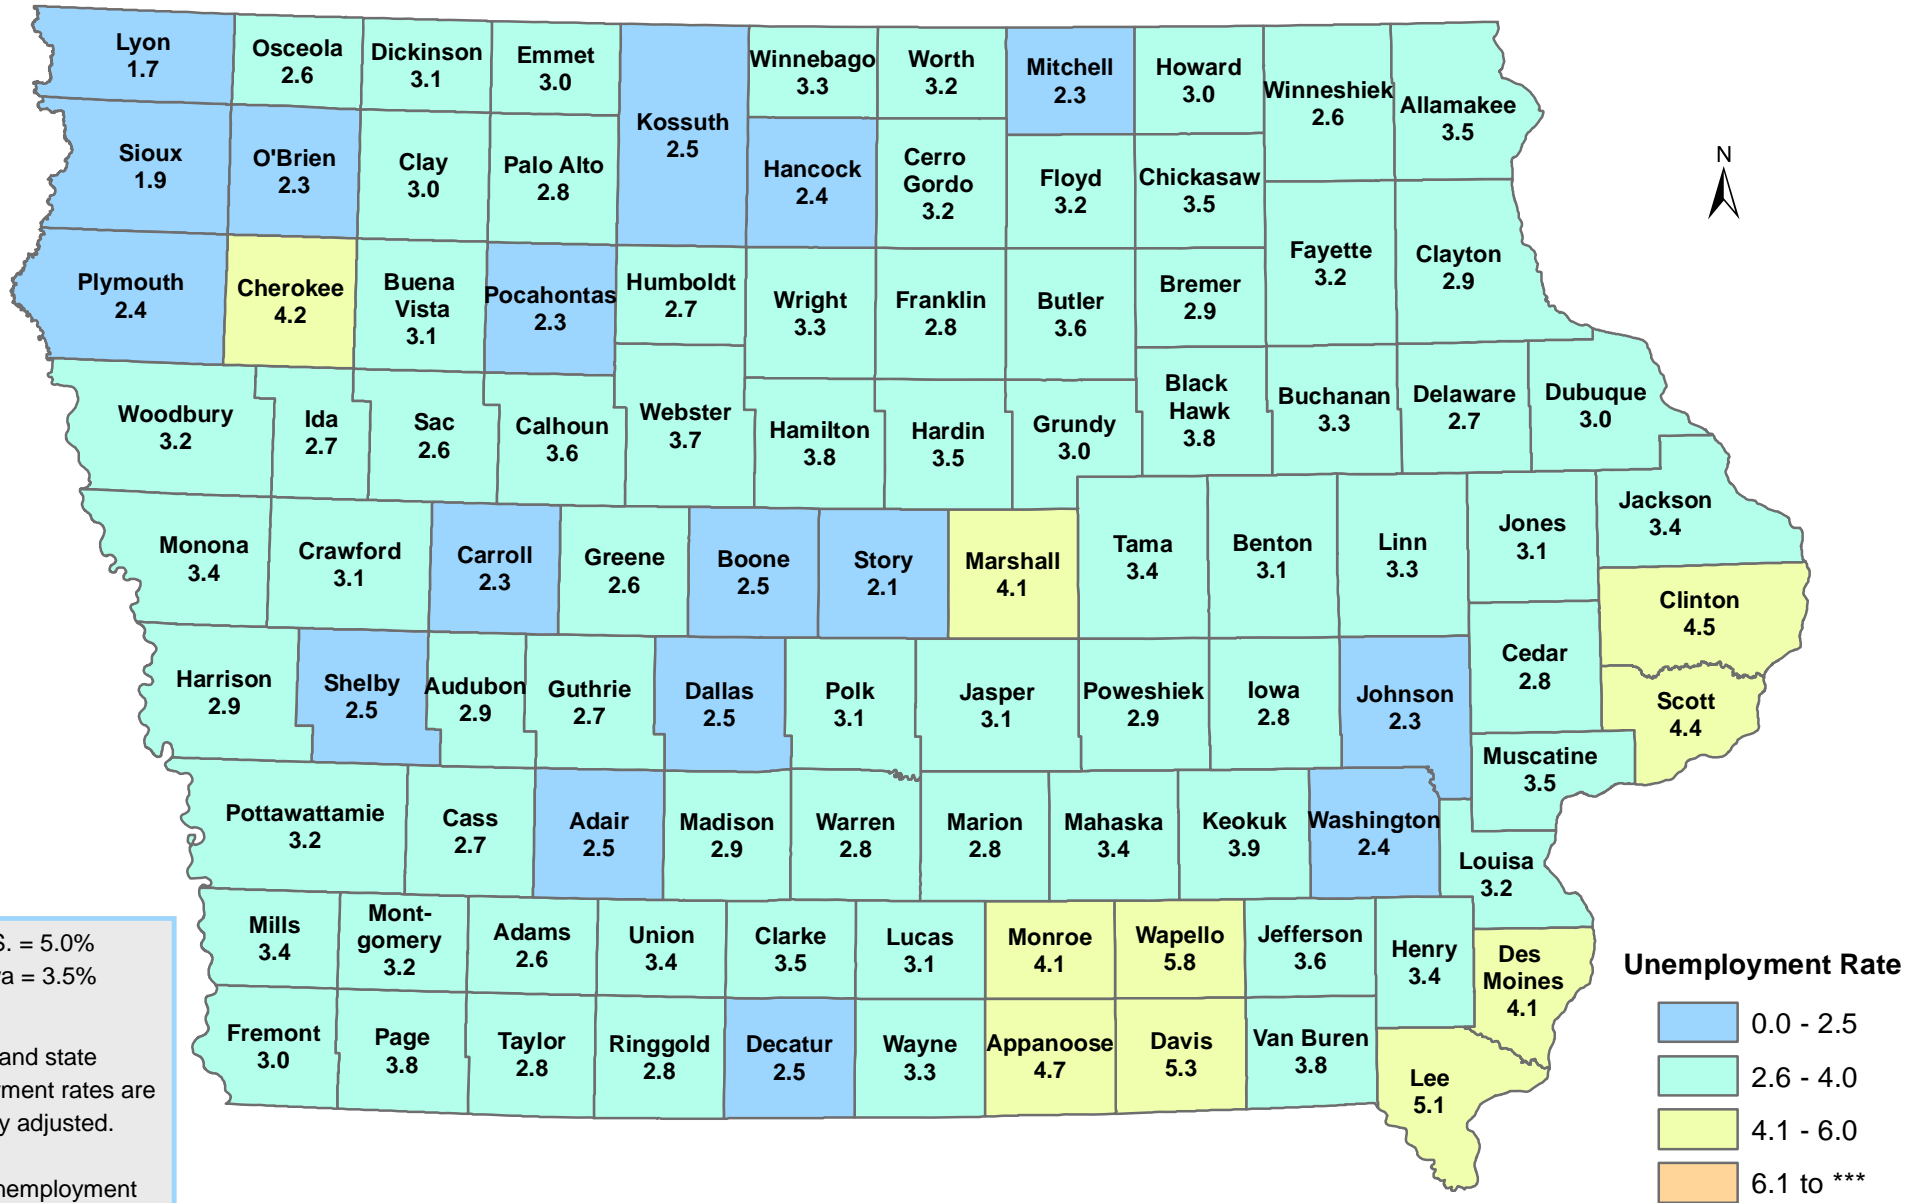

Iowa Unemployment Rates by County

October 2015

U.S. = 5.0%
Iowa = 3.5%

NOTE:
The U.S. and state unemployment rates are seasonally adjusted.

County unemployment rates are *not* seasonally adjusted.

Source: Labor Market Information Division, Iowa Workforce Development