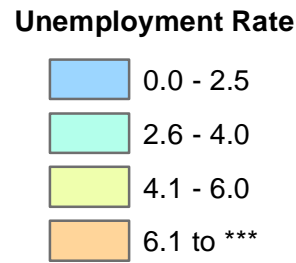

## December 2015

U.S. = 5.0%  
Iowa = 3.4%

**NOTE:**  
The U.S. and state unemployment rates are seasonally adjusted.

County unemployment rates are *not* seasonally adjusted.

Source: Labor Market Information Division, Iowa Workforce Development