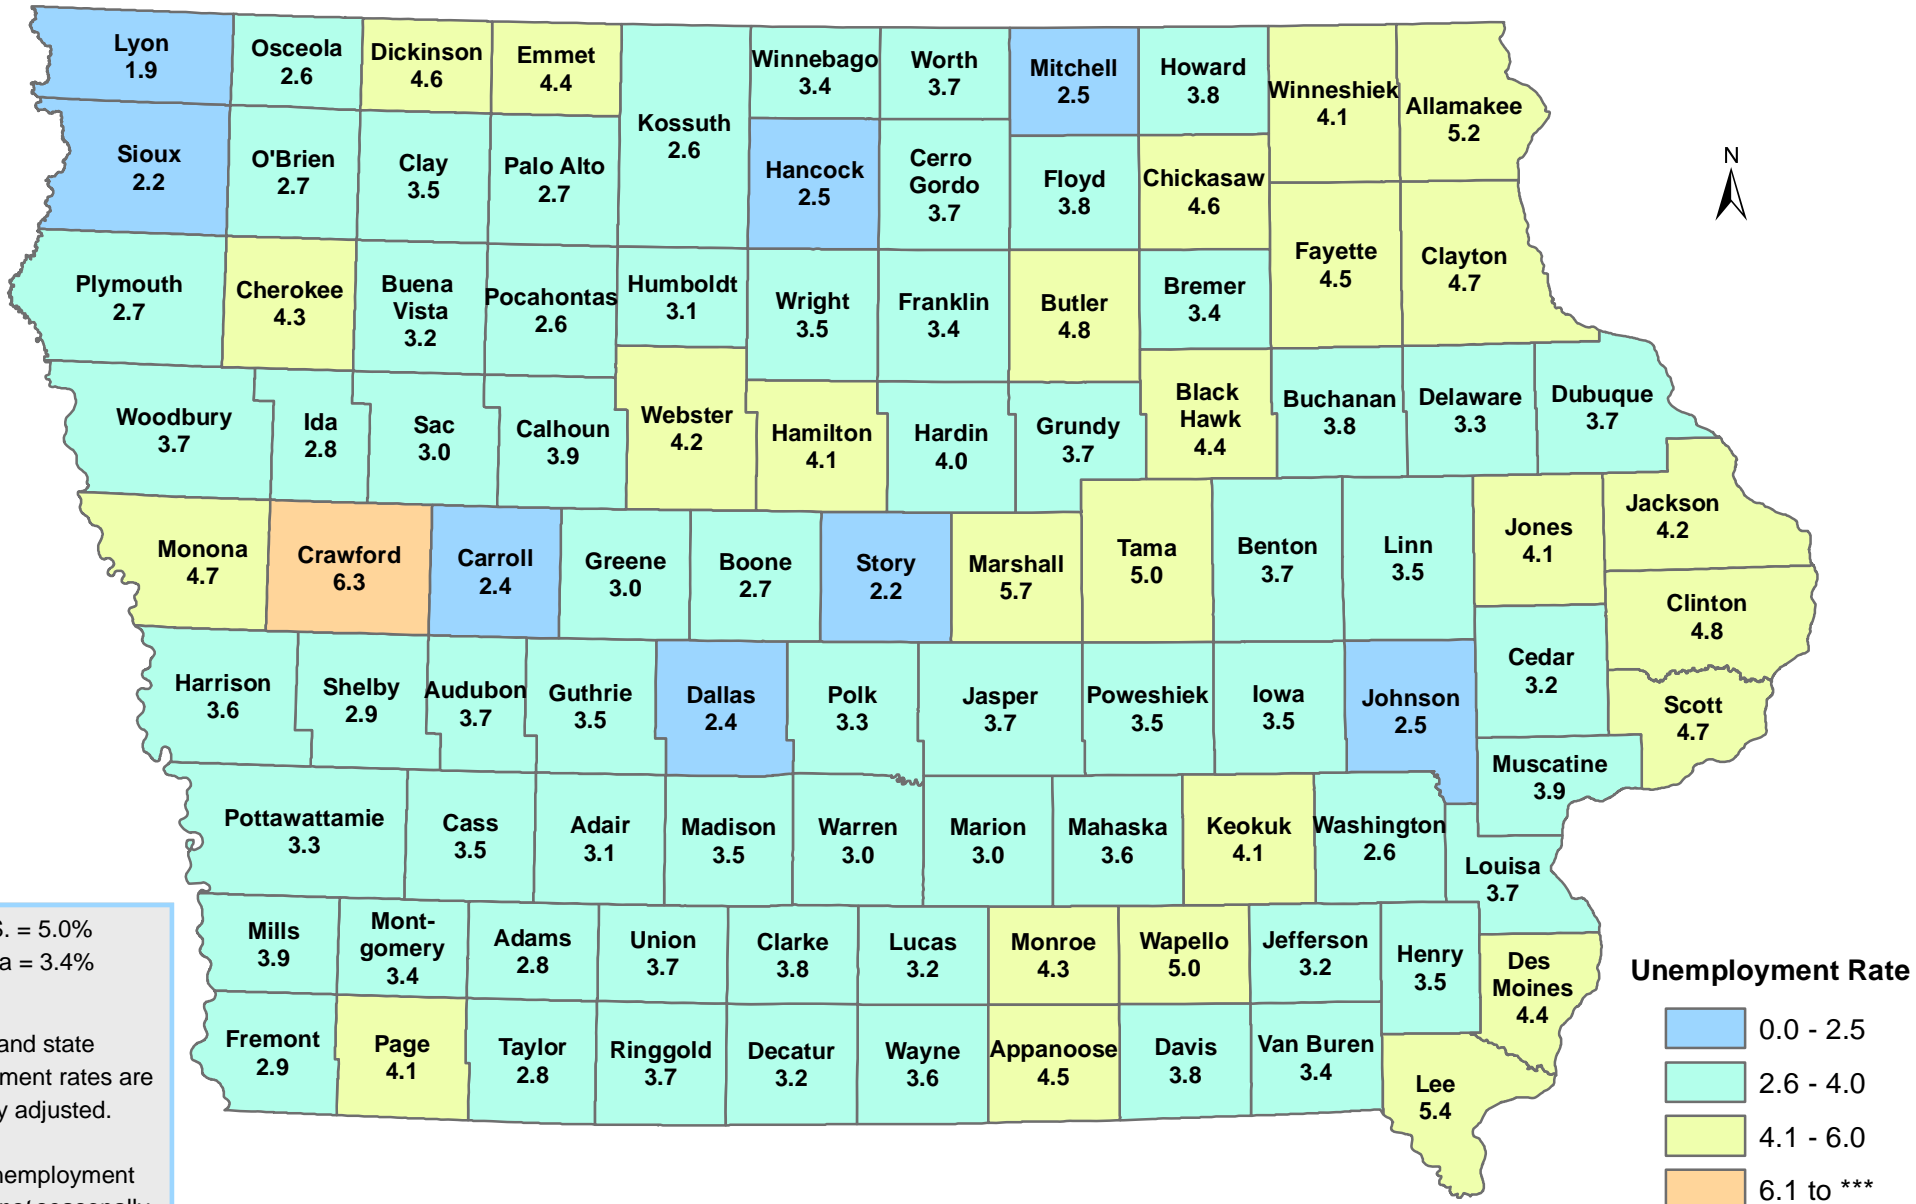

# Iowa Unemployment Rates by County

## December 2015

U.S. = 5.0%  
Iowa = 3.4%

**NOTE:**  
The U.S. and state unemployment rates are seasonally adjusted.

County unemployment rates are *not* seasonally adjusted.

Source: Labor Market Information Division, Iowa Workforce Development