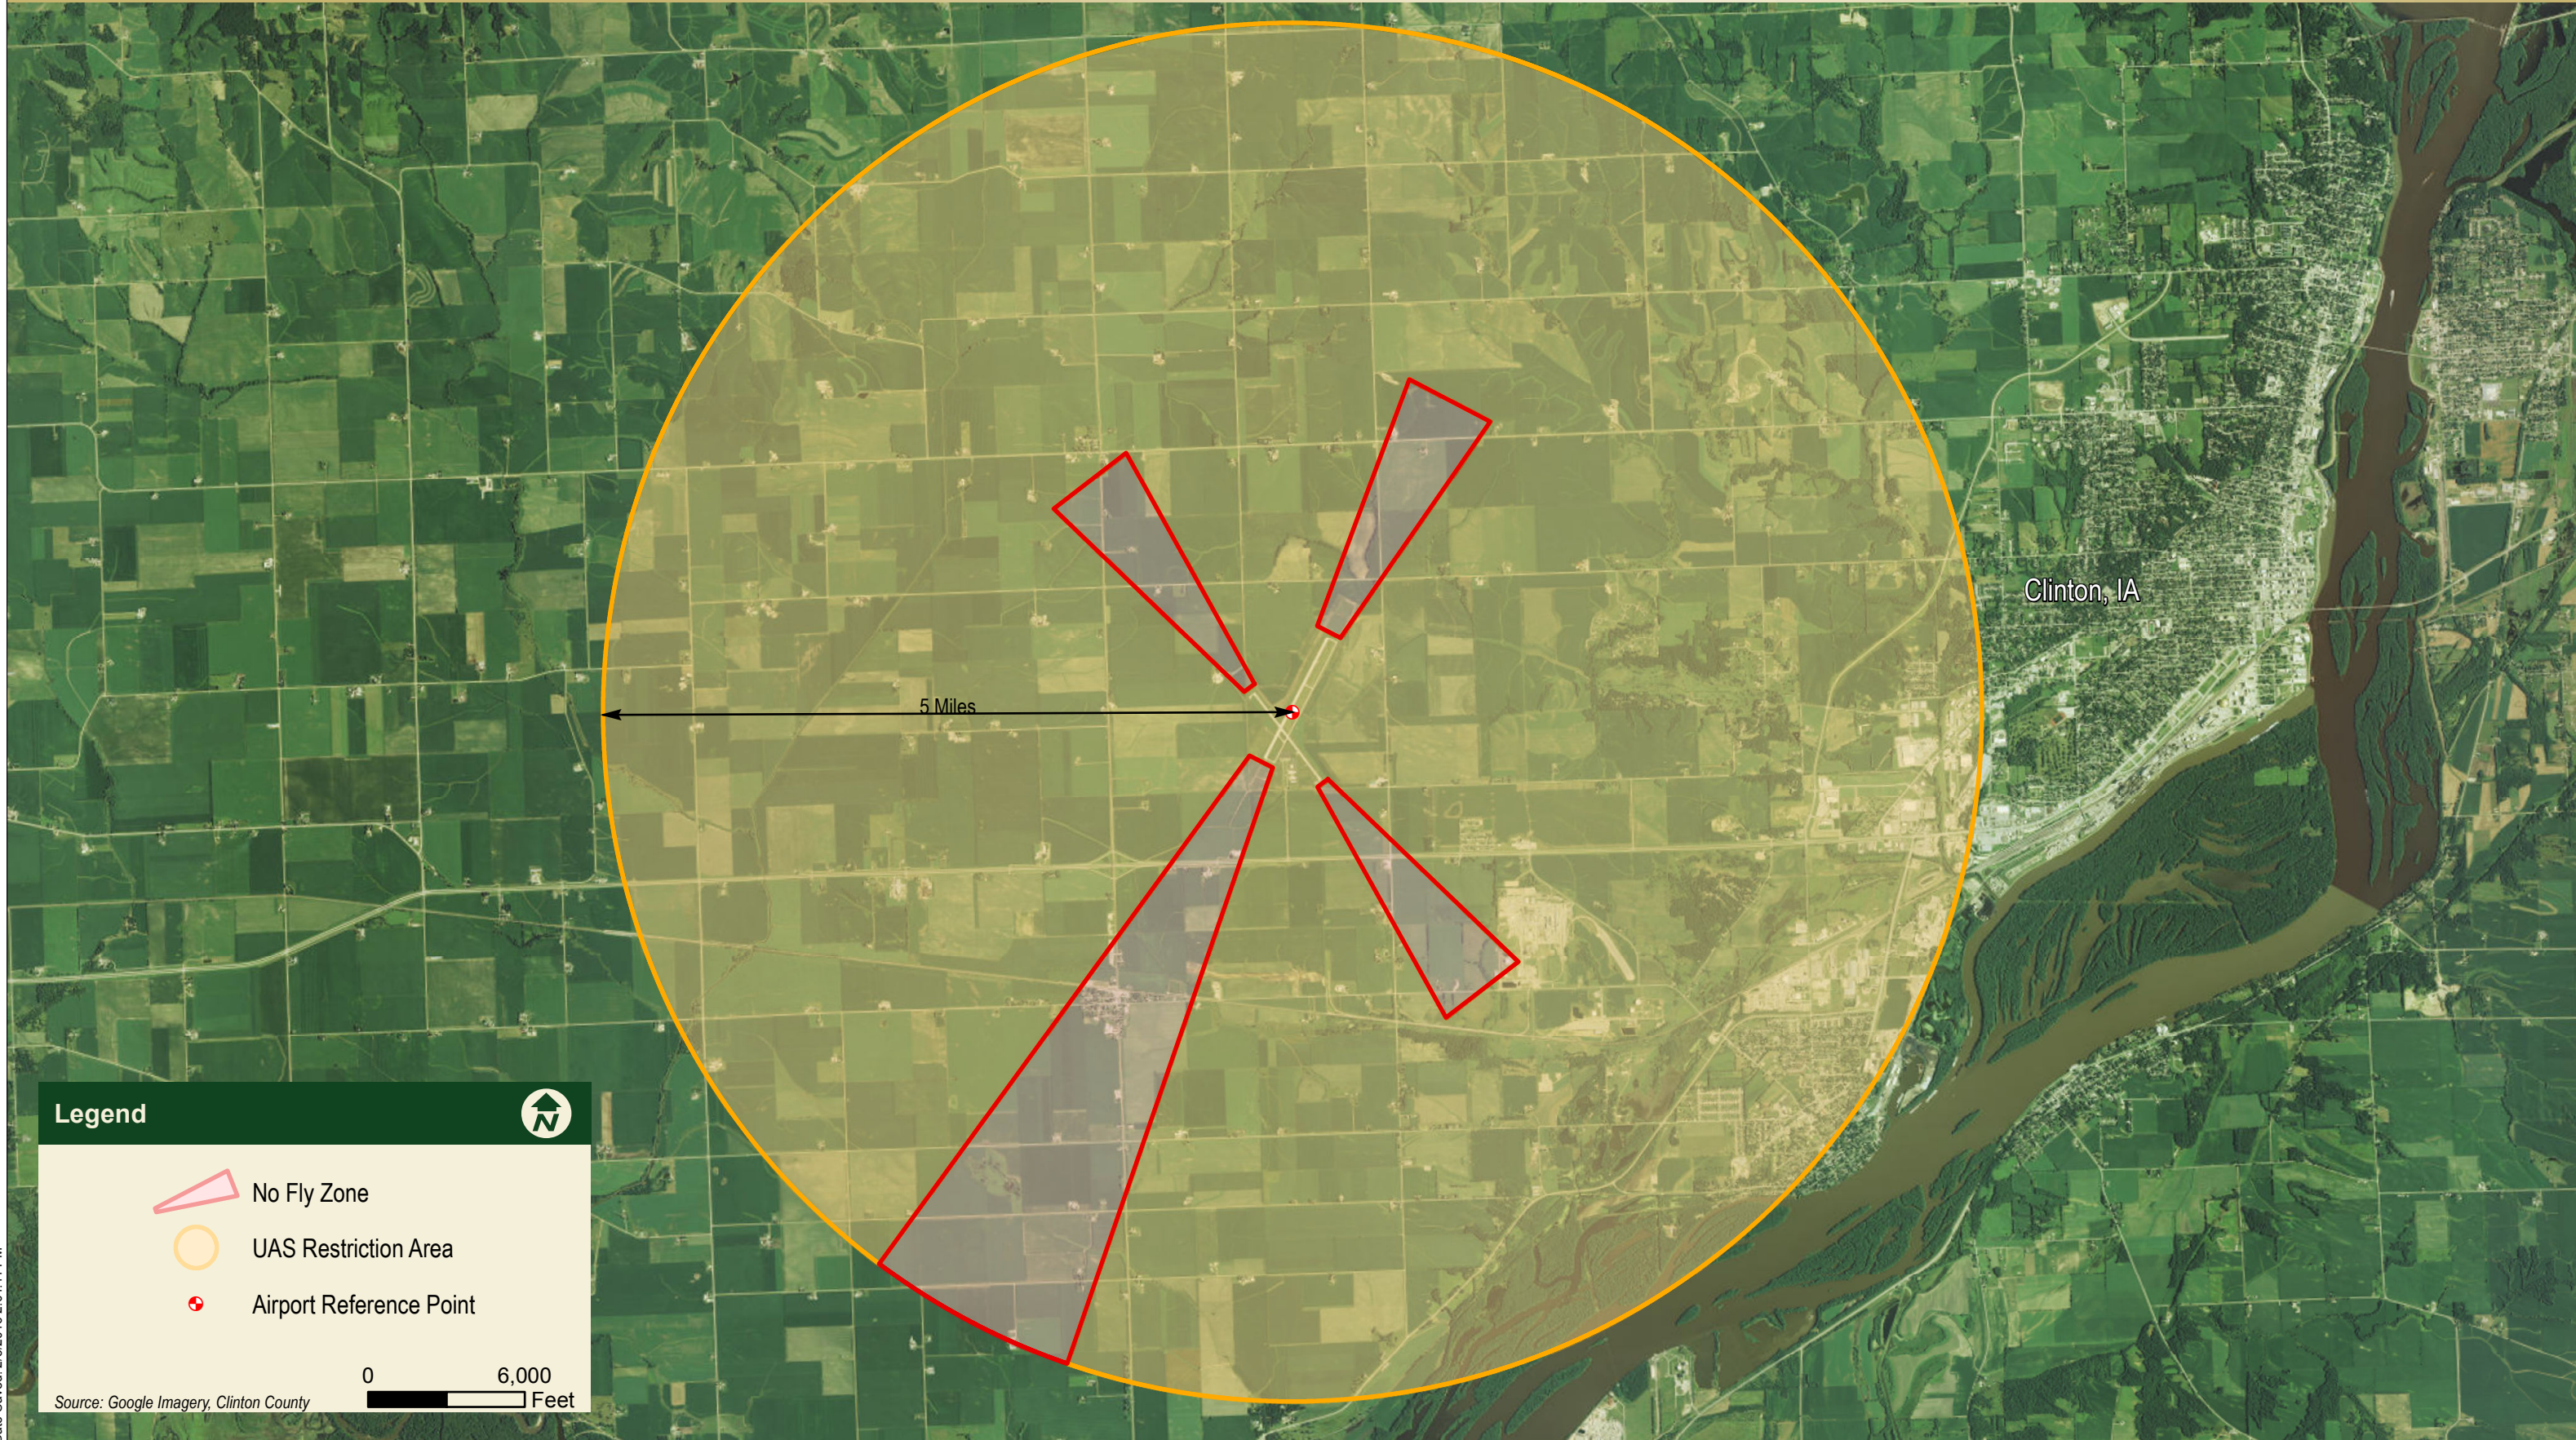

Clinton Municipal Airport (KCWI)

Clinton, Iowa

UAS Restriction Area

February, 2016

Legend

-  No Fly Zone
-  UAS Restriction Area
-  Airport Reference Point

0 6,000
 Feet

Source: Google Imagery, Clinton County