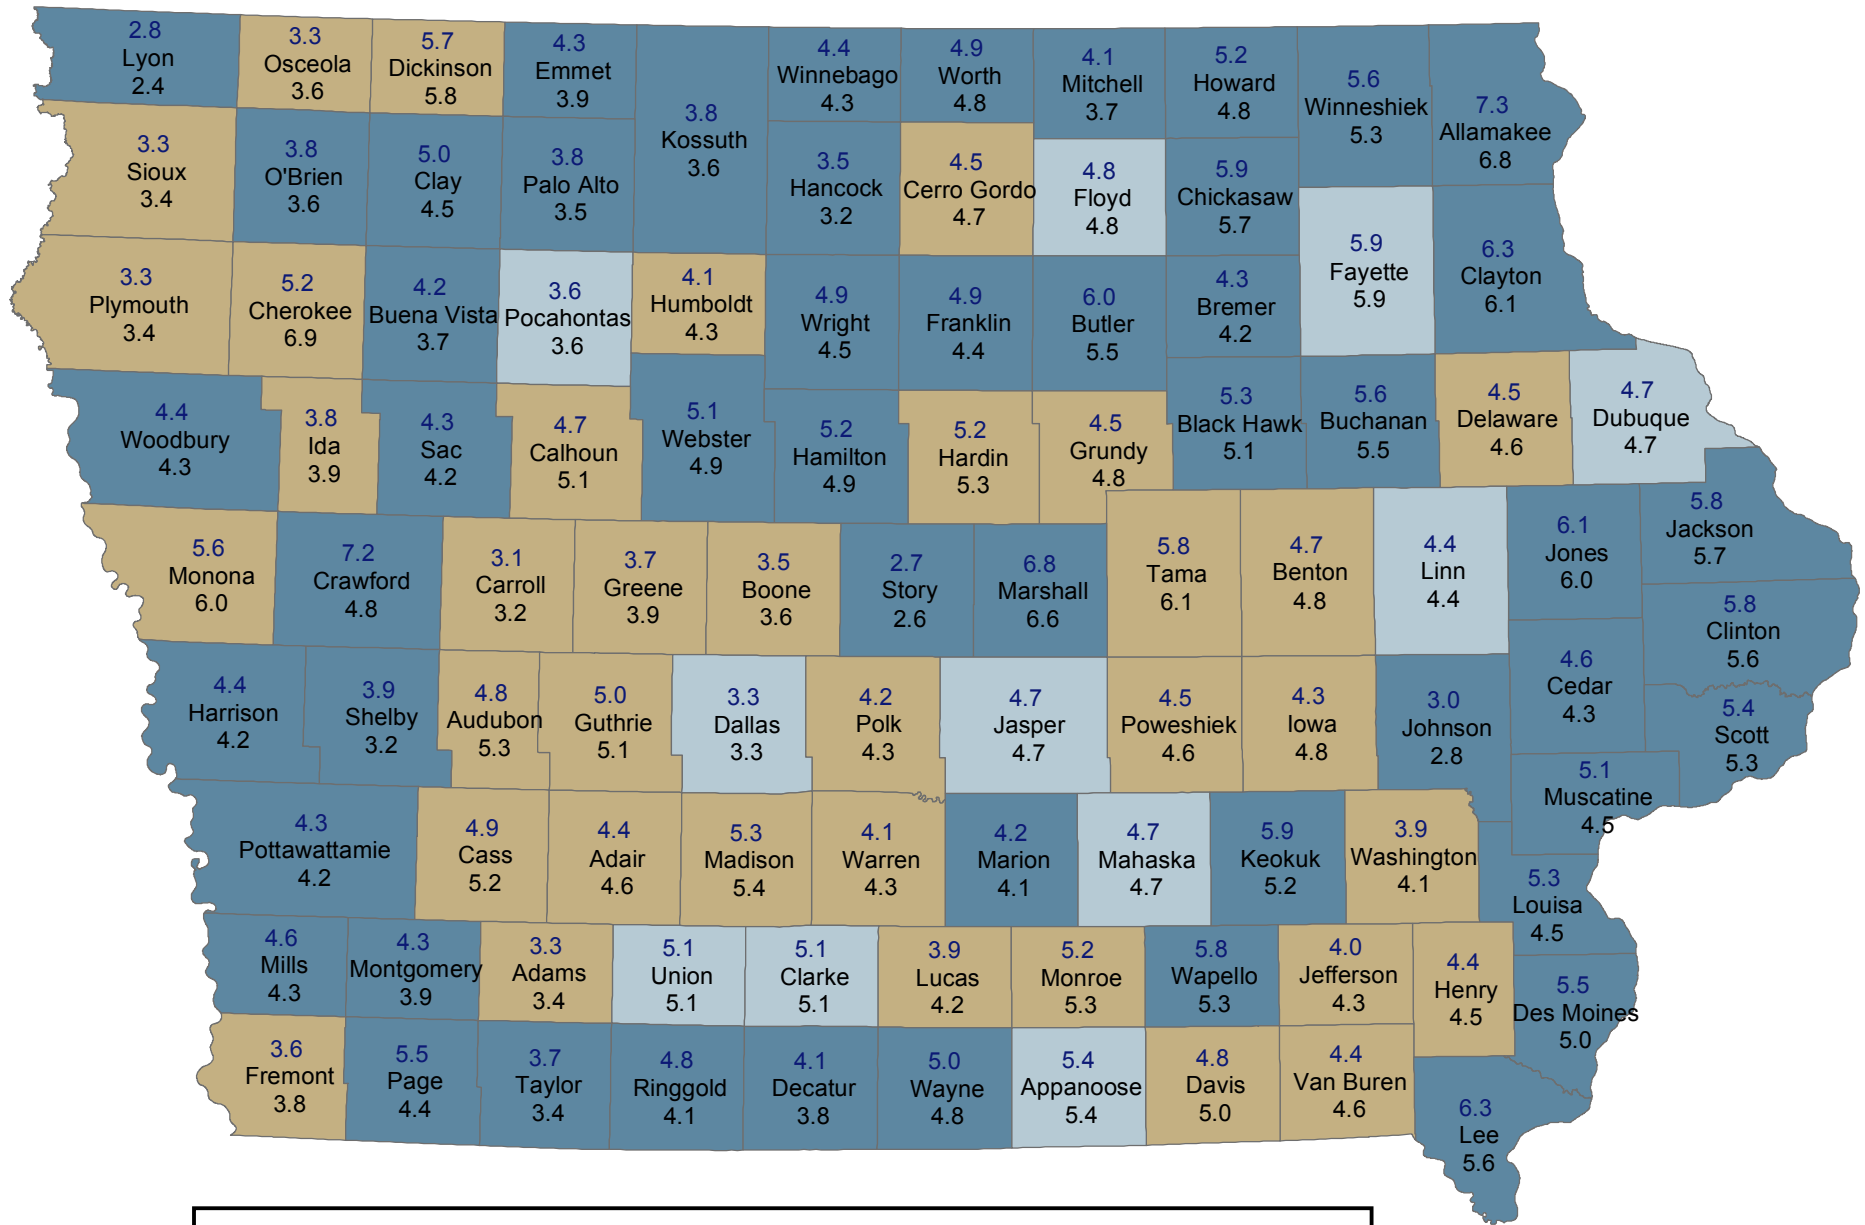

Unemployment Rates for Iowa Counties in February

February 2016 (Rate Above) and February 2015 (Rate Below)

Change Since Last Year Decrease No Change Increase