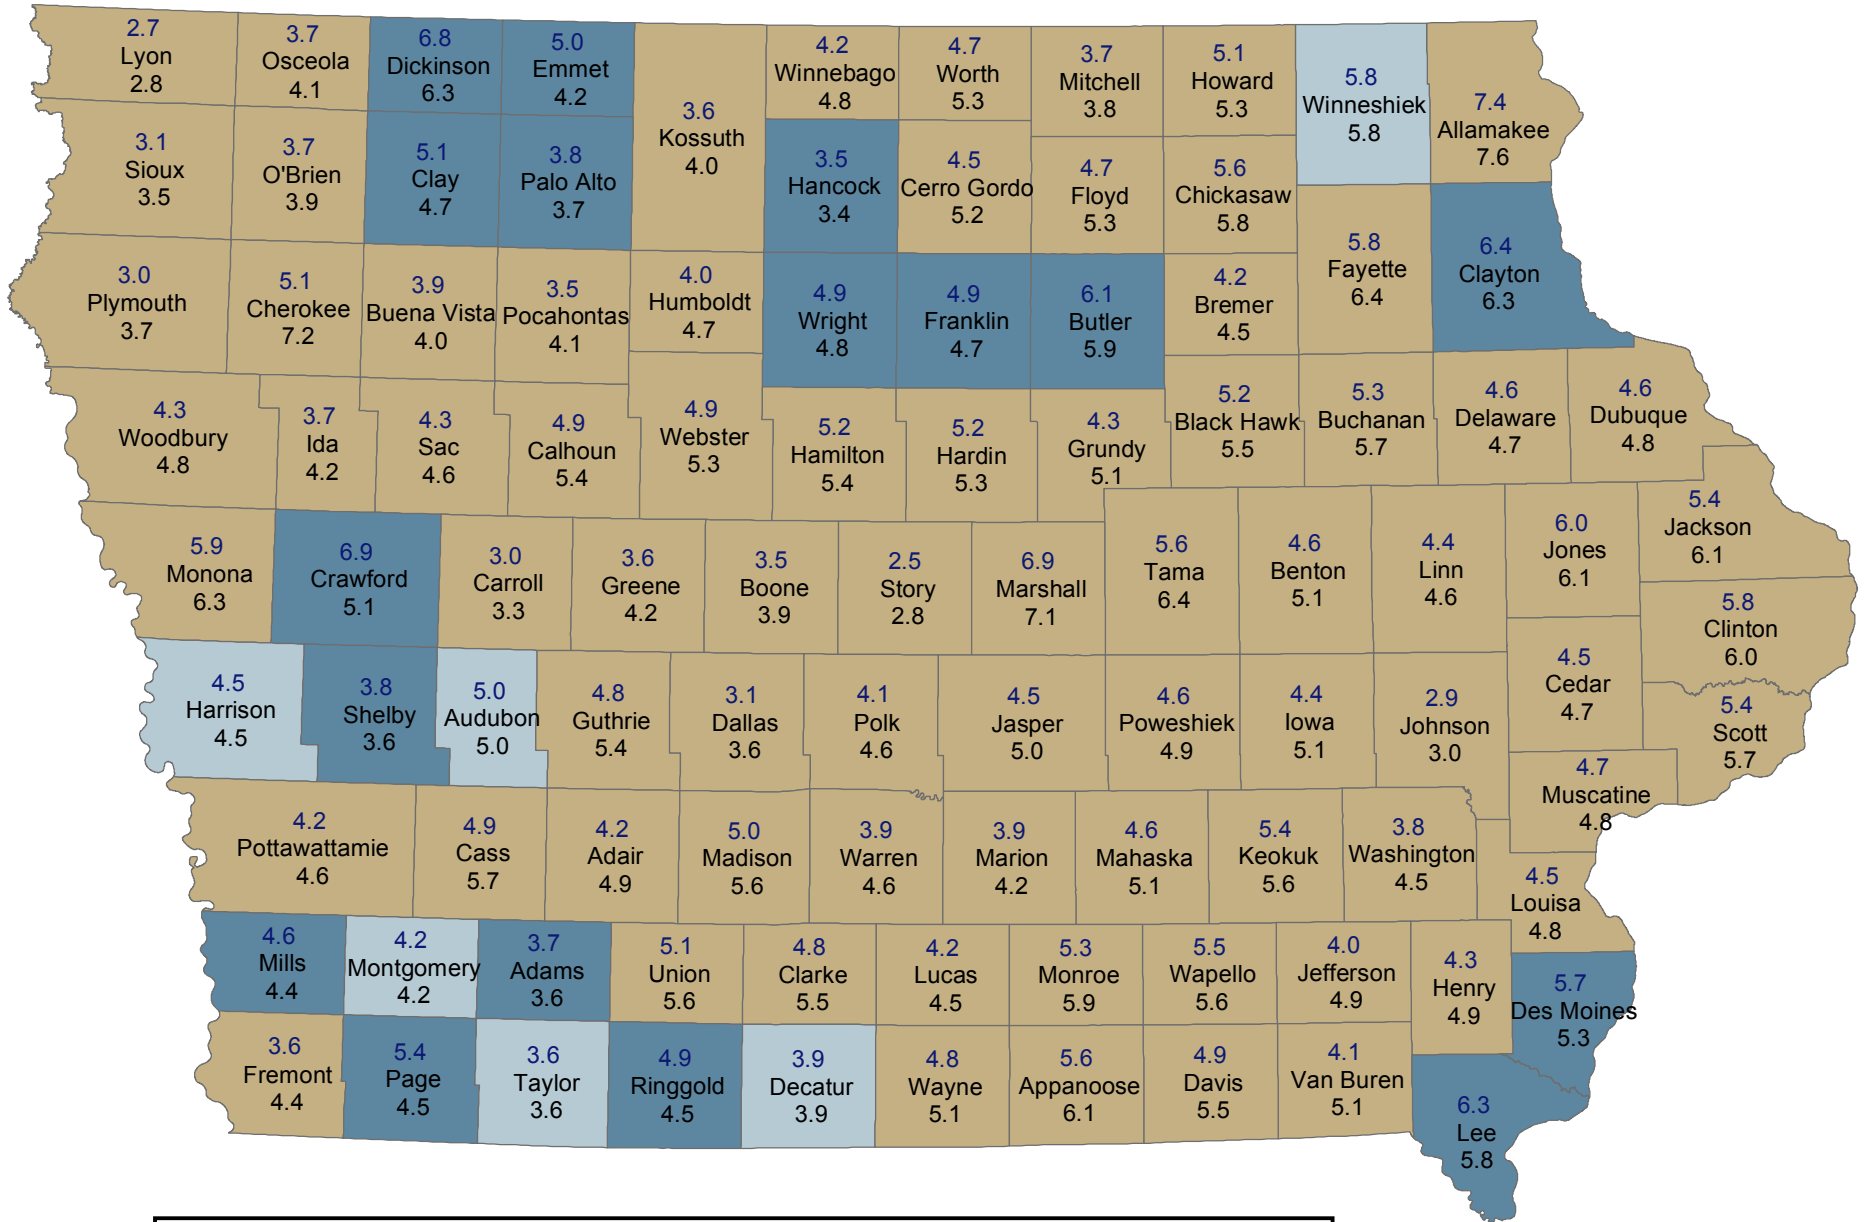

# Unemployment Rates for Iowa Counties in January

January 2016 (Rate Above) and January 2015 (Rate Below)

**Change Since Last Year**    Decrease    No Change    Increase