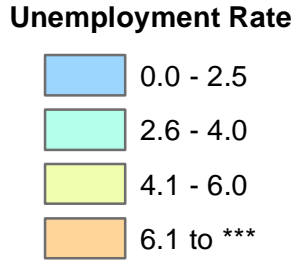

Iowa Unemployment Rates by County

April 2016

U.S. = 5.0%
Iowa = 3.9%

NOTE:
The U.S. and state unemployment rates are seasonally adjusted.
County unemployment rates are *not* seasonally adjusted.

Source: Labor Market Information Division, Iowa Workforce Development