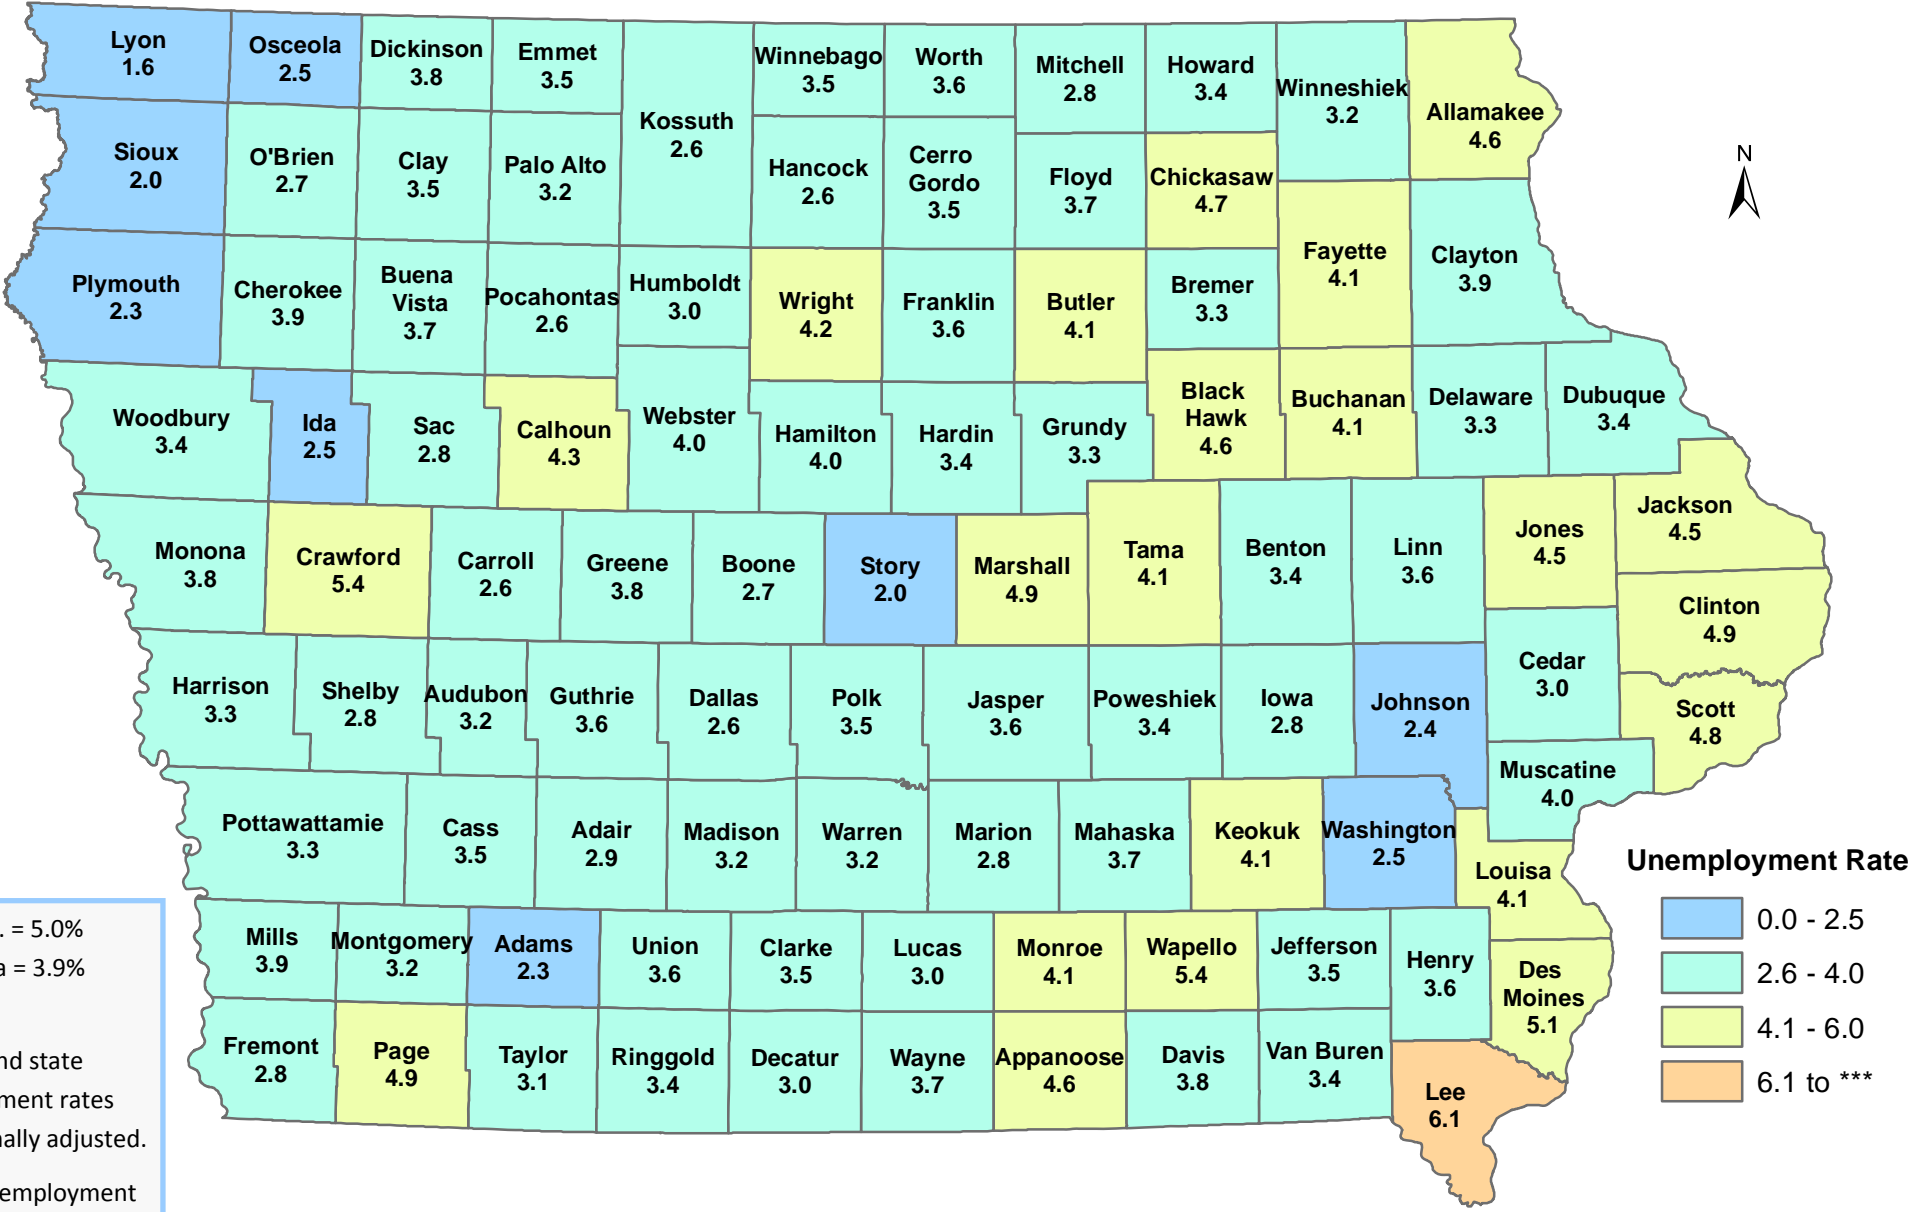

Iowa Unemployment Rates by County

April 2016

U.S. = 5.0%
Iowa = 3.9%

NOTE:
The U.S. and state unemployment rates are seasonally adjusted.
County unemployment rates are *not* seasonally adjusted.

Source: Labor Market Information Division, Iowa Workforce Development