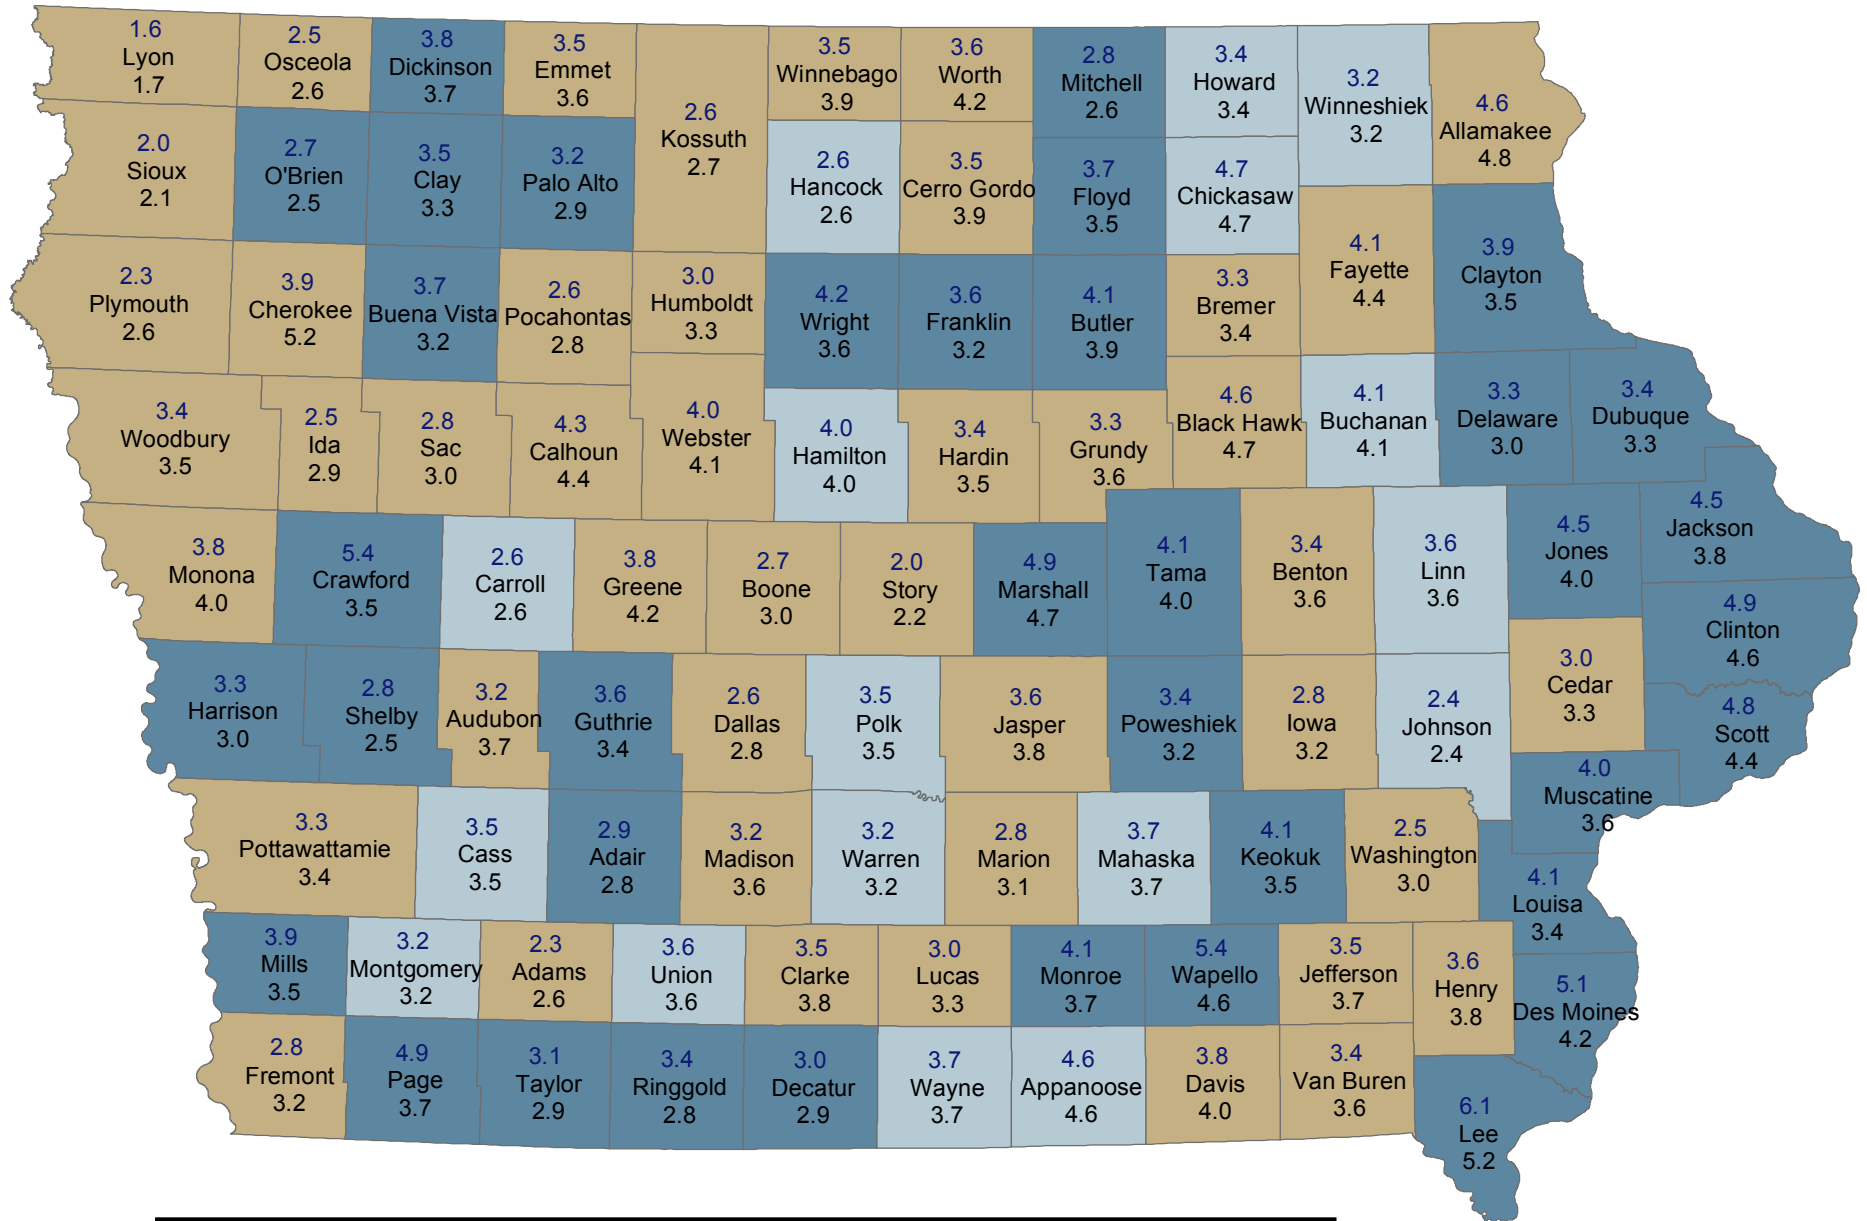

Unemployment Rates for Iowa Counties in April

April 2016 (Rate Above) and April 2015 (Rate Below)

Change Since Last Year Decrease No Change Increase