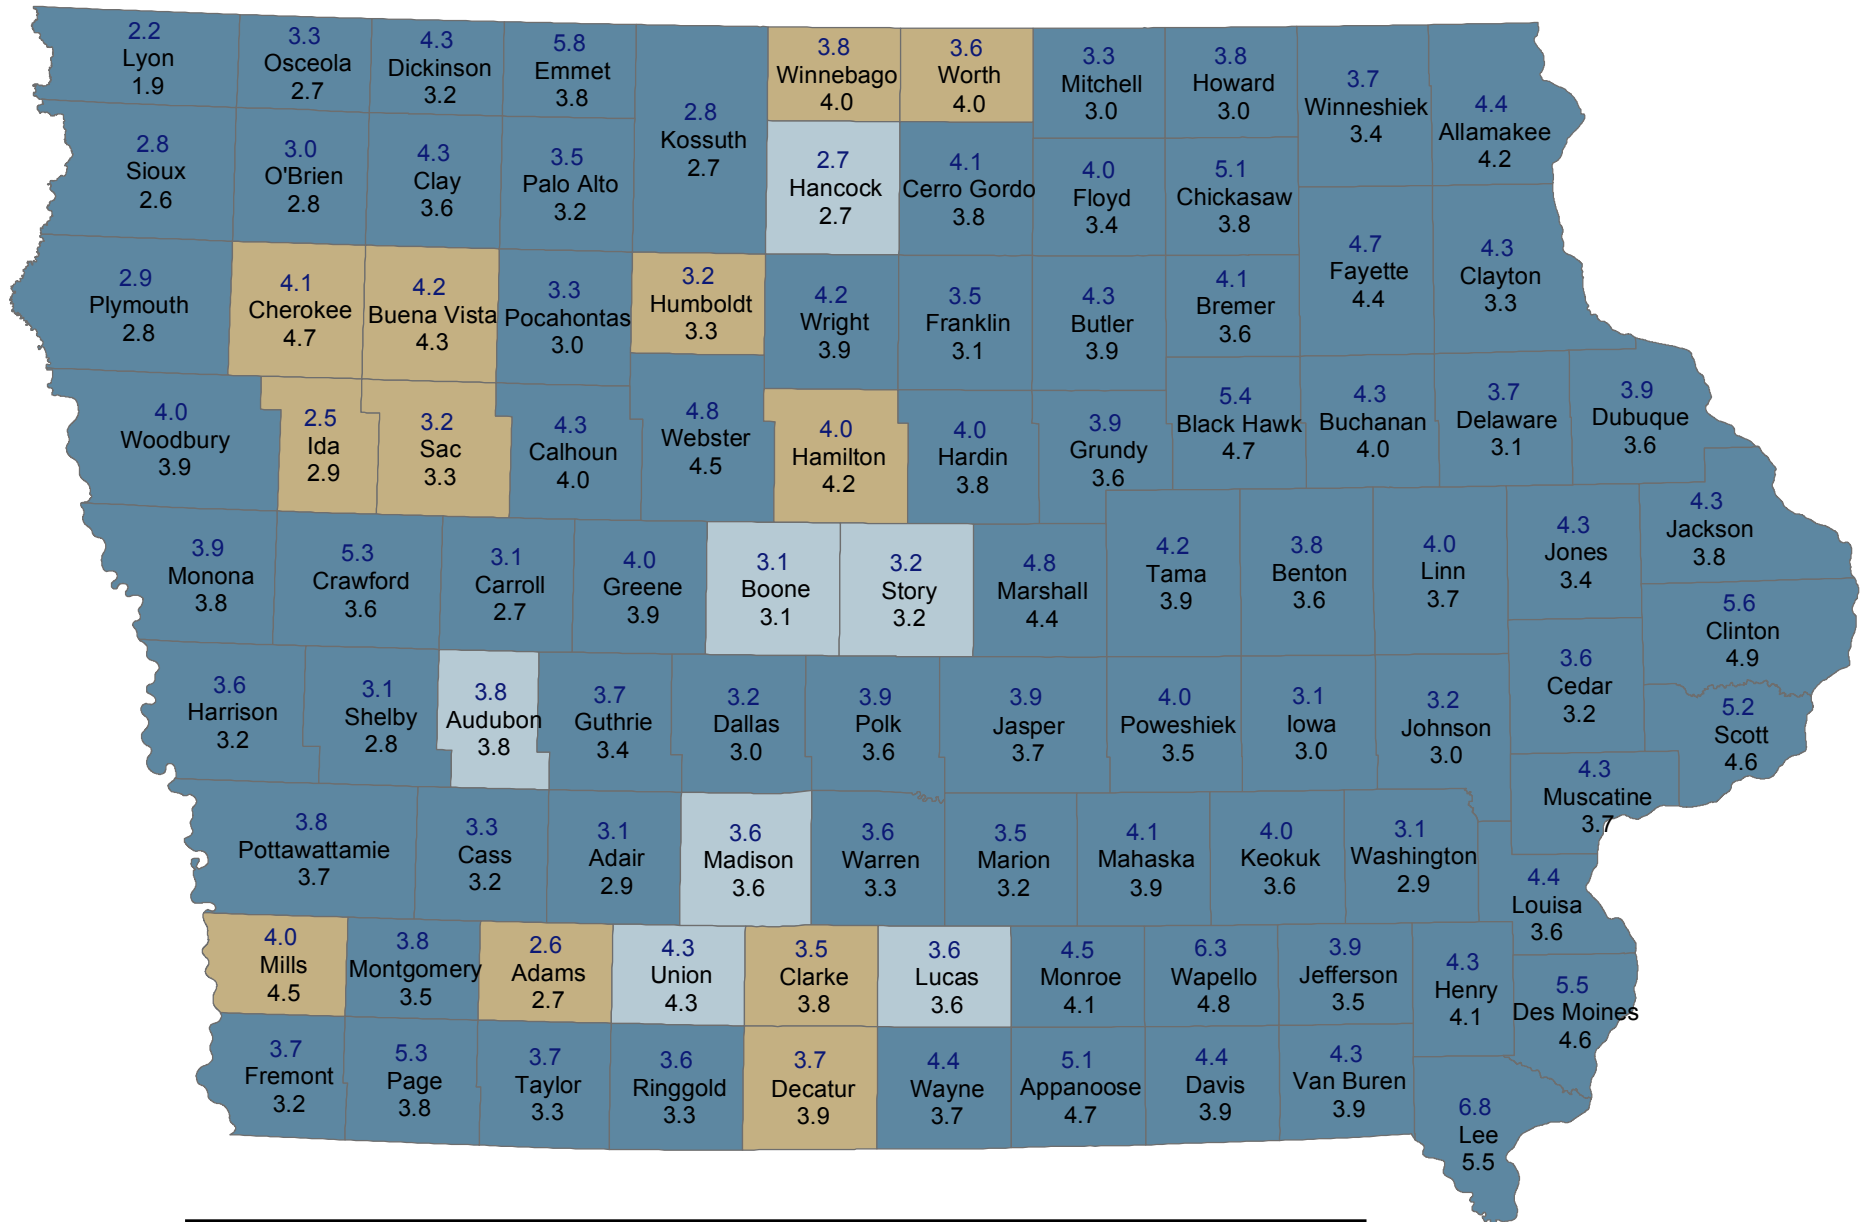

# Unemployment Rates for Iowa Counties in June

June 2016 (Rate Above) and June 2015 (Rate Below)

**Change Since Last Year**  Decrease  No Change  Increase