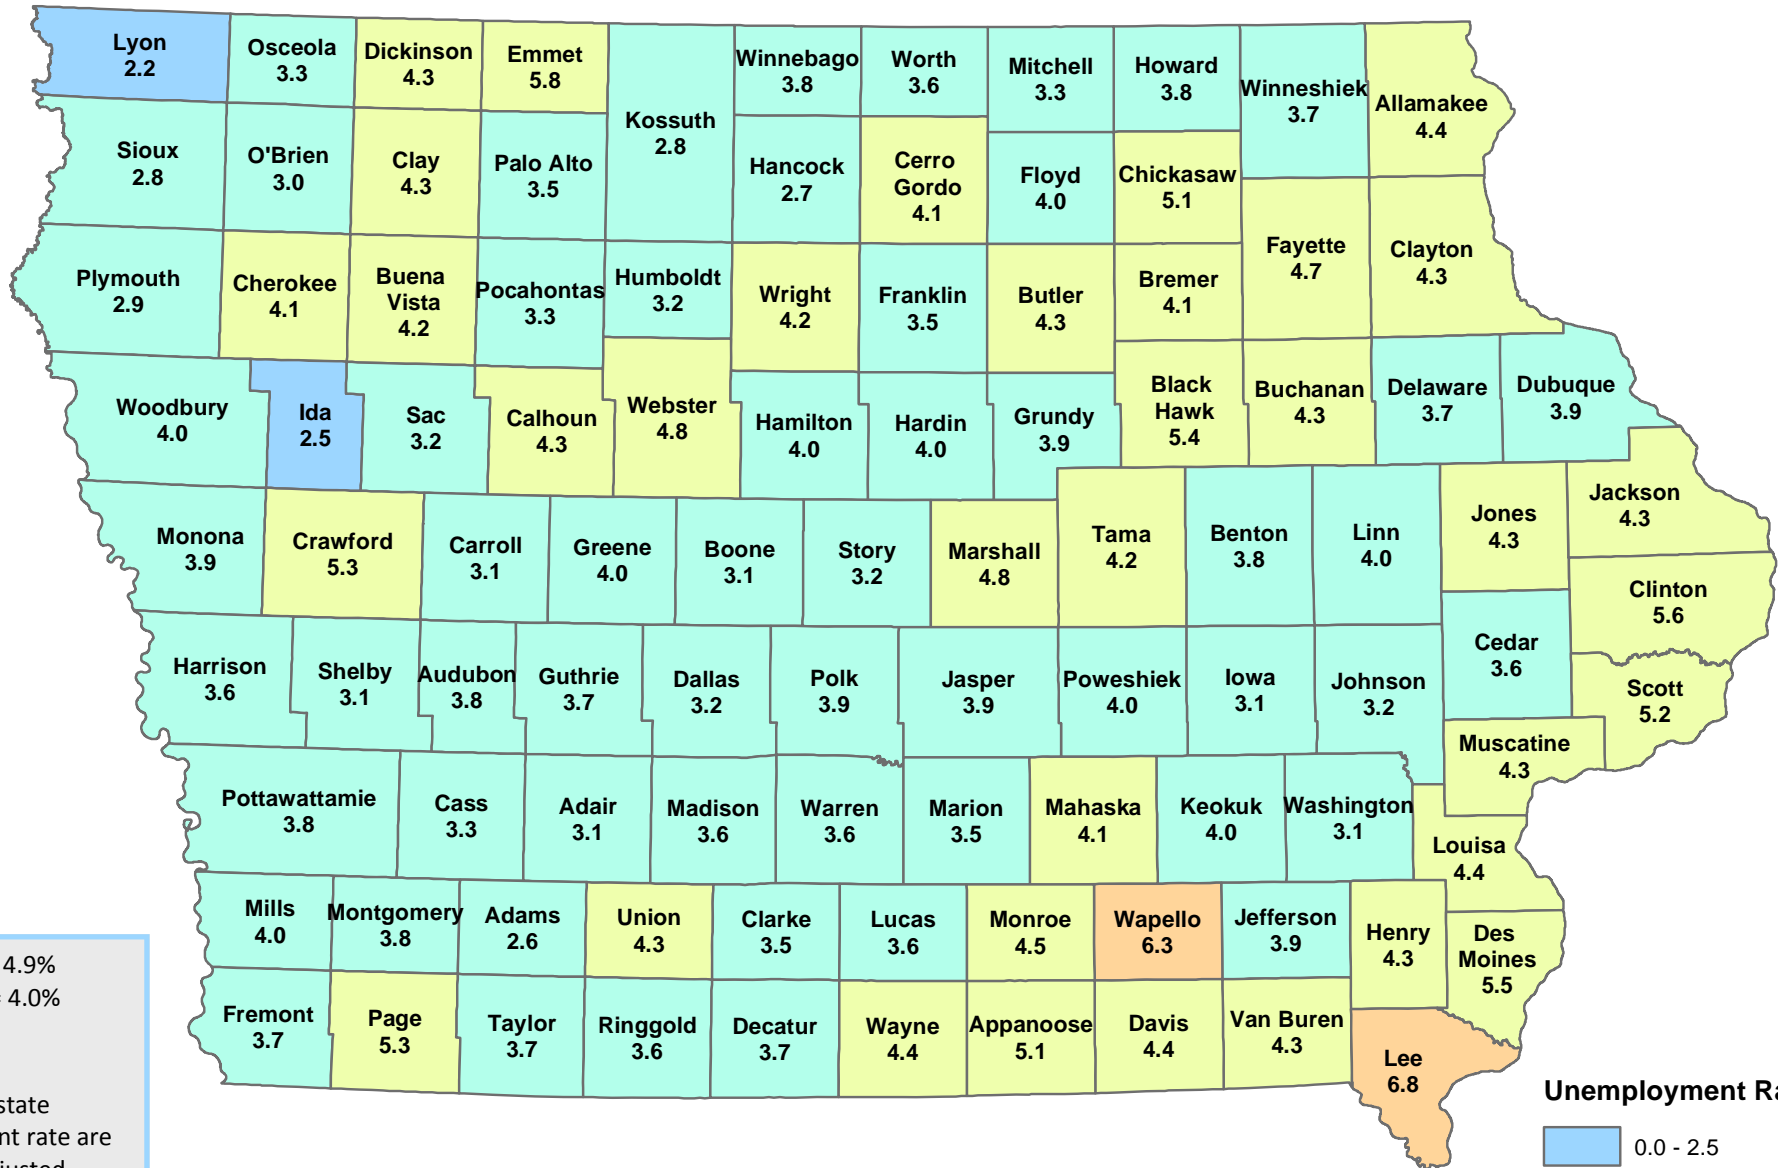

Iowa Unemployment Rates by County

June 2016

U.S. = 4.9%
Iowa = 4.0%

NOTE:
The U.S. and state unemployment rate are seasonally adjusted.
County unemployment rates are *not* seasonally adjusted.