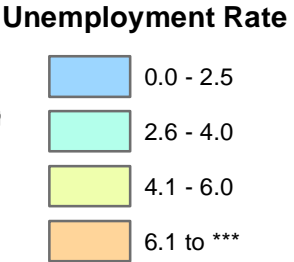

## January 2017

U.S. = 4.8%  
Iowa = 3.3%

**NOTE:**  
The U.S. and state unemployment rate are seasonally adjusted.  
County unemployment rates are *not* seasonally adjusted.

Source: Labor Market Information Division, Iowa Workforce Development