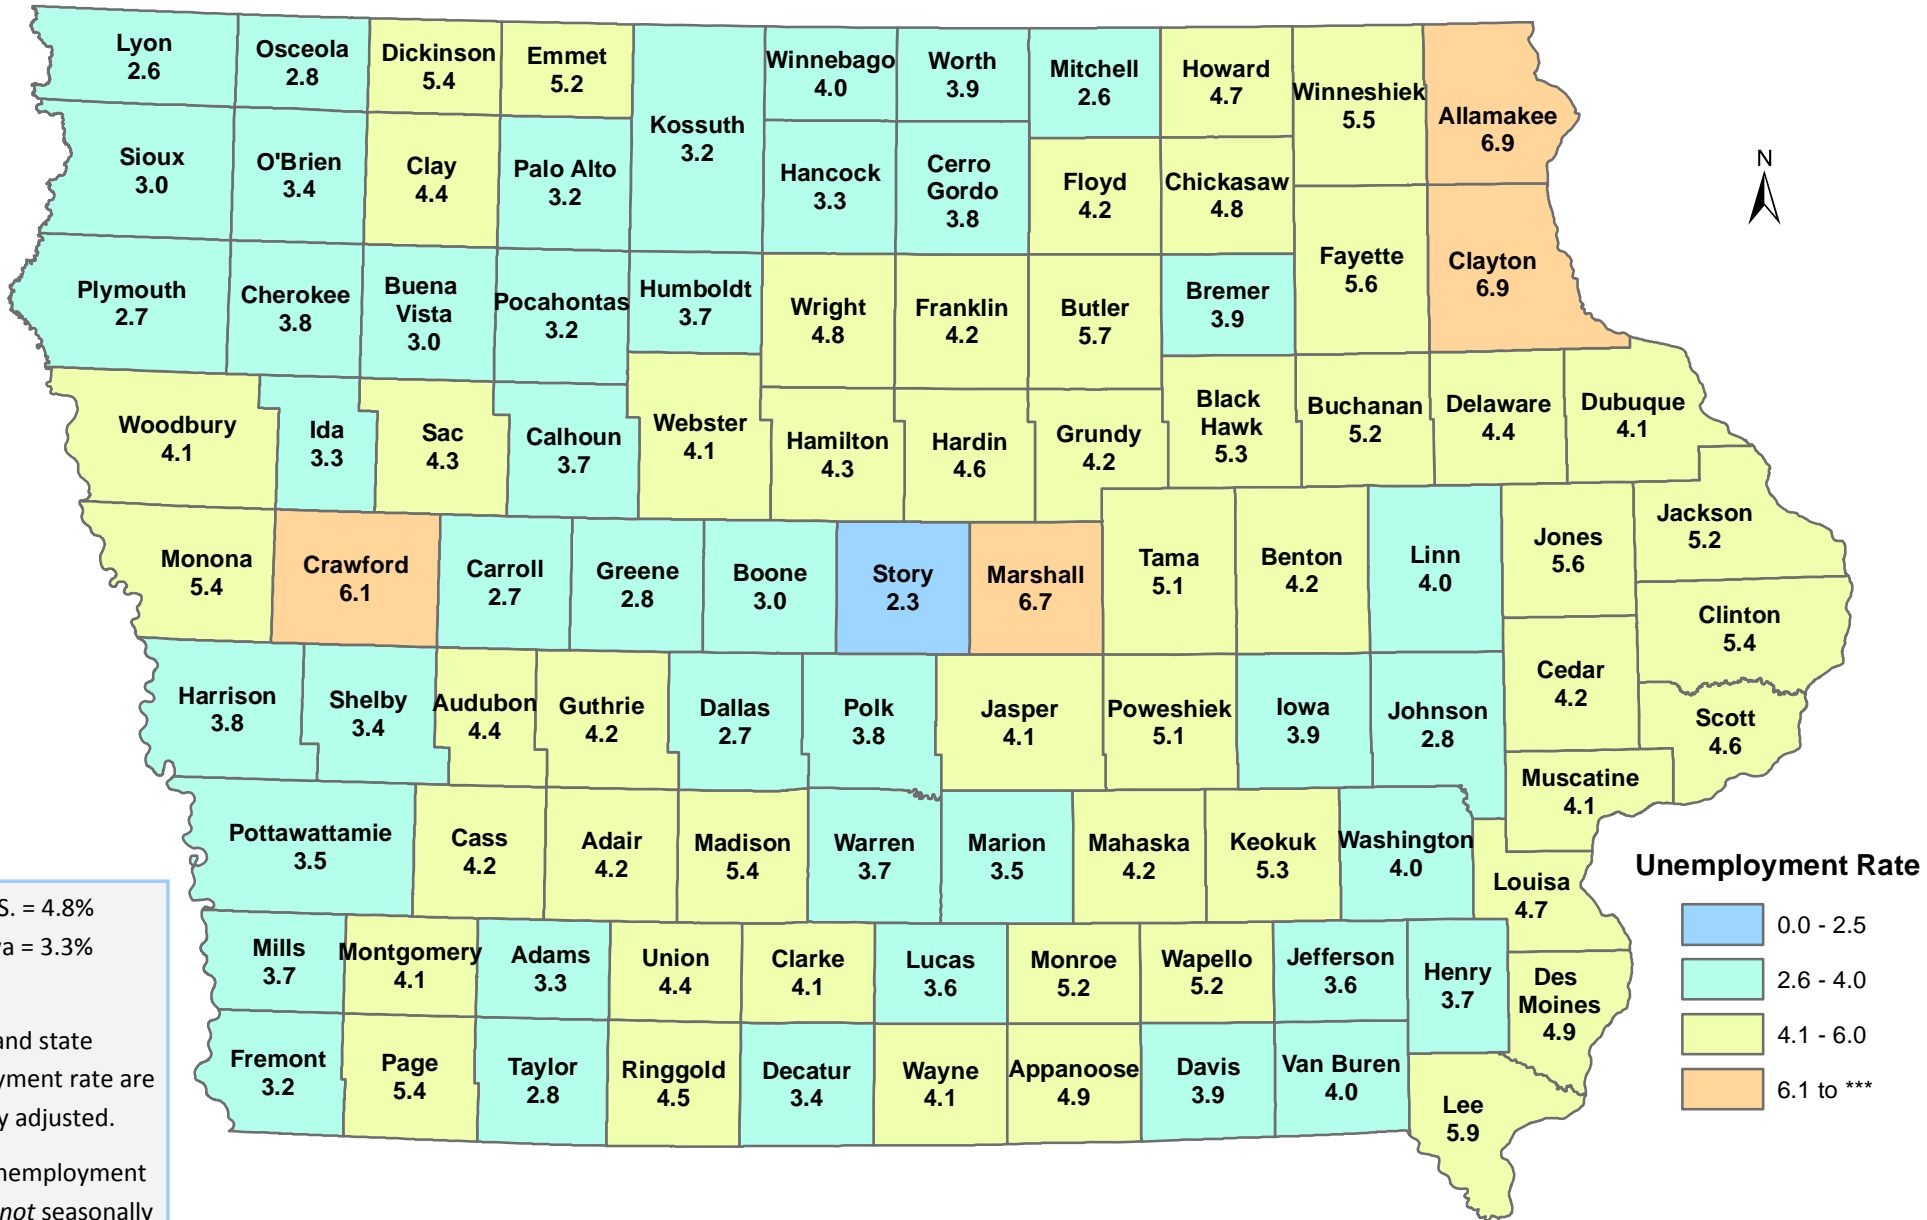

# Iowa Unemployment Rates by County

## January 2017

U.S. = 4.8%  
Iowa = 3.3%

**NOTE:**  
The U.S. and state unemployment rate are seasonally adjusted.  
County unemployment rates are *not* seasonally adjusted.

Source: Labor Market Information Division, Iowa Workforce Development