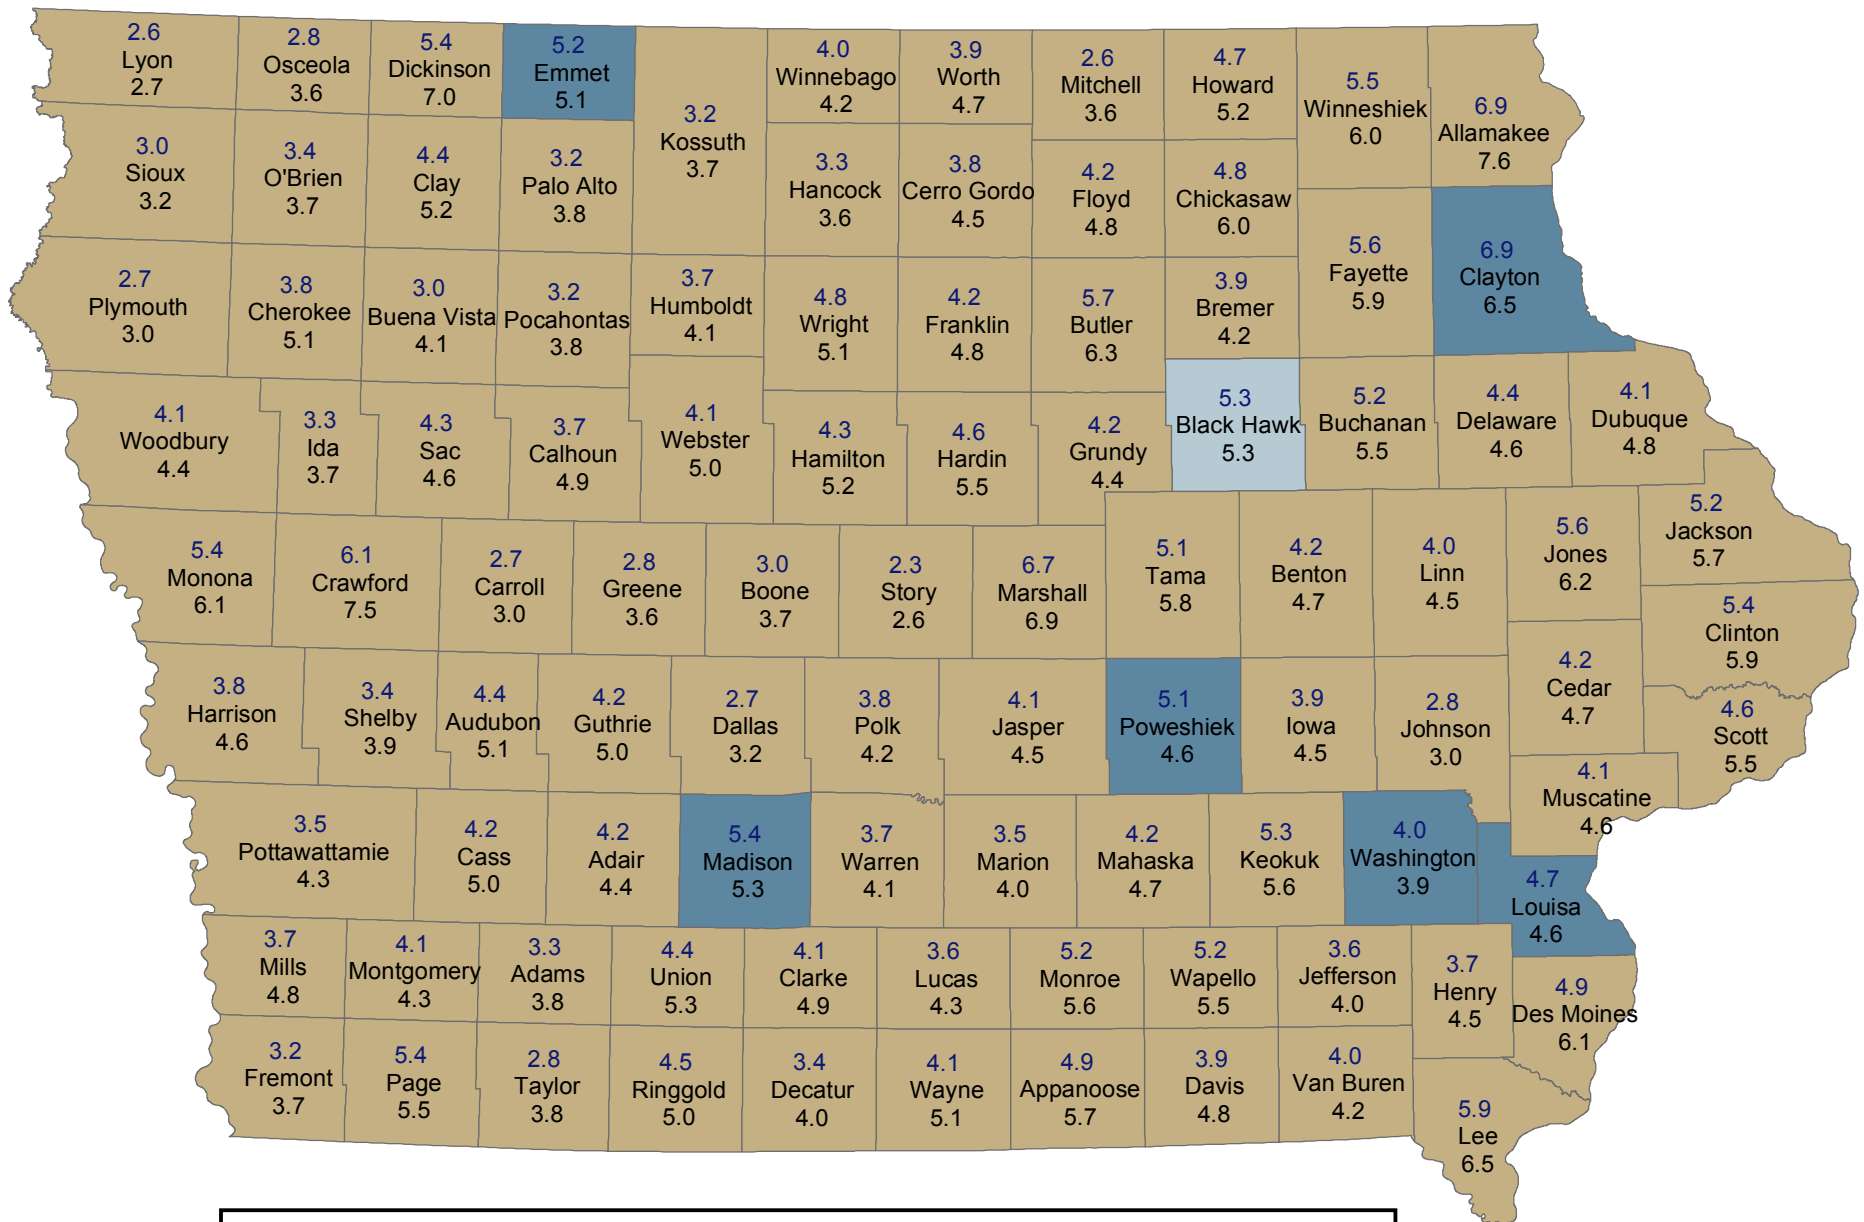

Unemployment Rates for Iowa Counties in January

January 2017 (Rate Above) and January 2016 (Rate Below)

Change Since Last Year Decrease No Change Increase